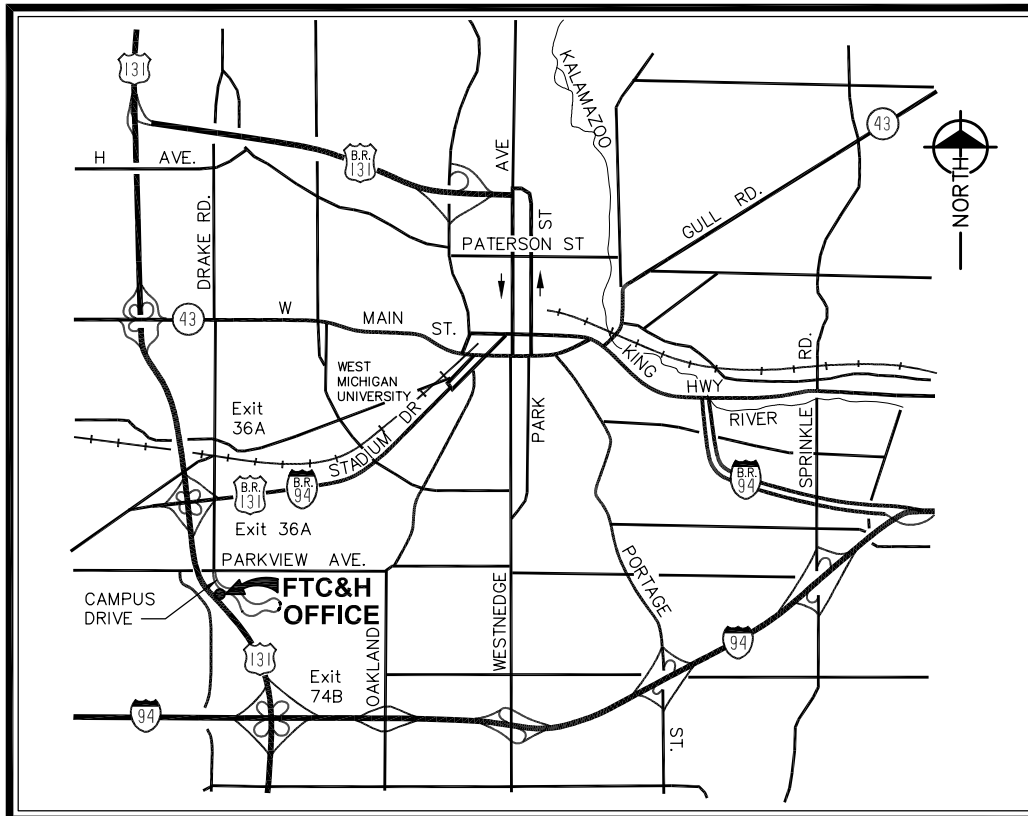

Directions

From Grand Rapids

South on US-131 to Stadium Drive (Exit 36A); Head East to Drake Road; Turn Right (South) on Drake Road and continue across Parkview Avenue onto Campus Drive

From Lansing

South on I-69 M-27 to I-94 (Exit 38); West on I-94 to US-131 North (Exit 74B); Follow North to Stadium Drive (Exit 36A); Head East to Drake Road; Turn Right (South) on Drake Road and continue across Parkview Avenue onto Campus Drive.

From Detroit

West on I-94 to US-131 North (Exit 74B); Follow North to Stadium Drive (Exit 36A); Head East to Drake Road; Turn Right (South) on Drake Road and continue across Parkview Avenue onto Campus Drive.

ftc&h

fishbeck, thompson, carr & huber

engineers
scientists
architects
constructors

Kalamazoo Office

4775 Campus Drive
Kalamazoo, MI 49008
Telephone (269) 375-3824
www.ftch.com